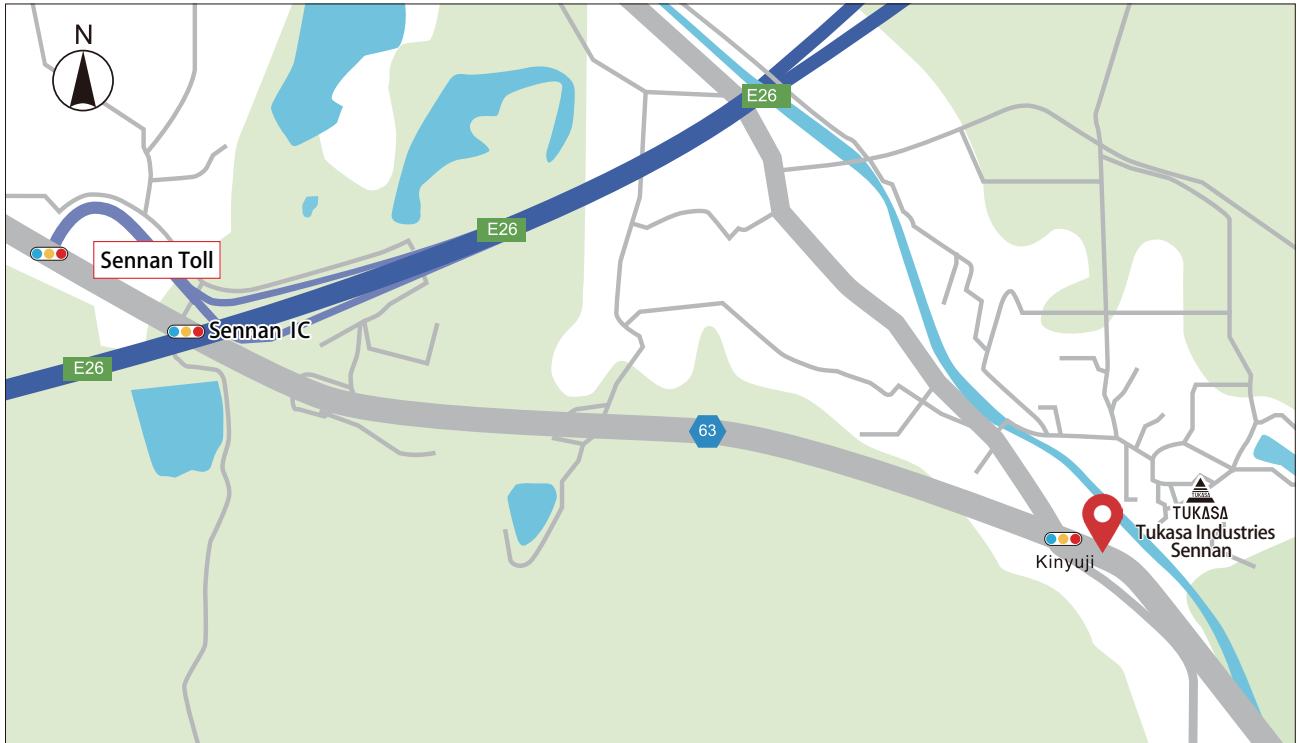

Tukasa Industries Sennan

466-1 Shindachi Mutsuo Sennan City, Osaka Prefecture, 590-0515
TEL:072-424-1489

Access

By Car
3 minute drive from Sennan interchange