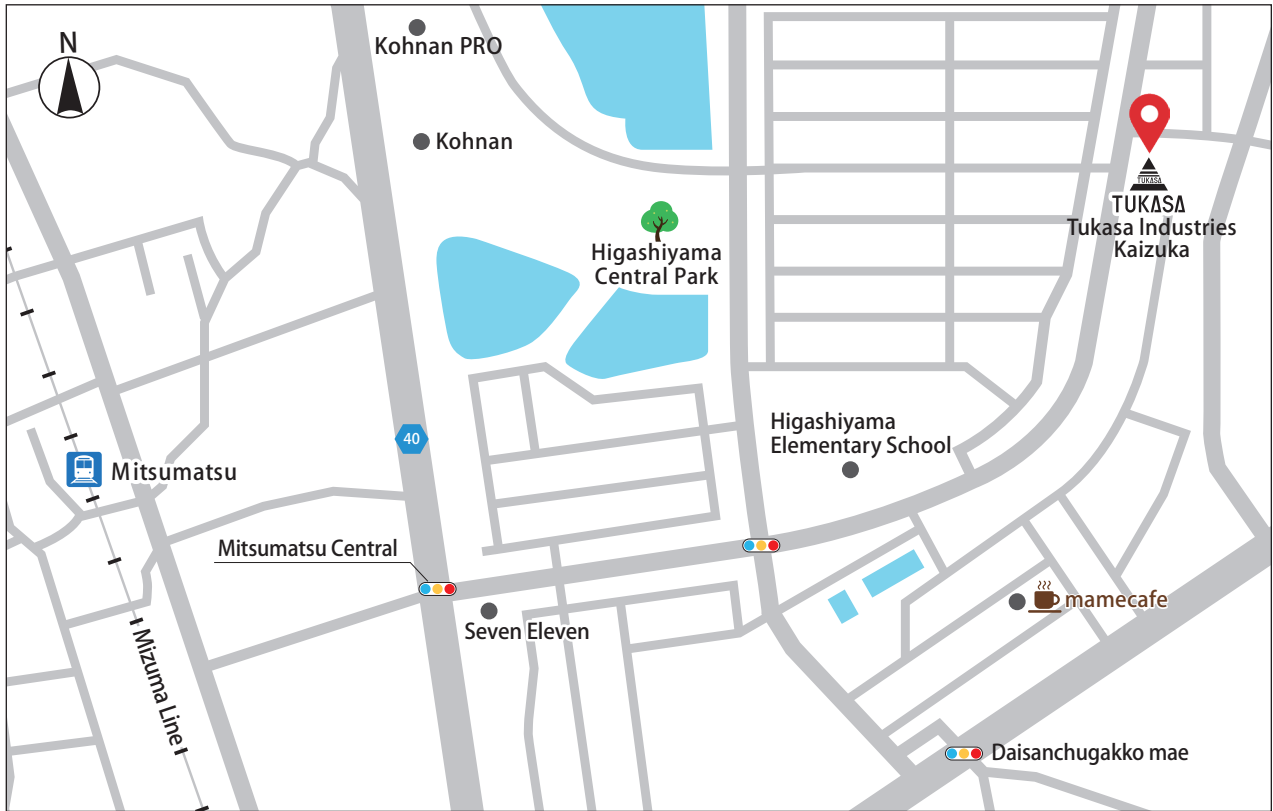

Tukasa Industries Kaizuka

2-13-1 Higashiyama, Kaizuka City, Osaka Prefecture, 597-0046
TEL:072-424-4429

Access

- Kansai Airport → Mitsumatsu Station

- Shin-Osaka → Mitsumatsu Station

Get off at Mitsumatsu station and the office is an 18 minute drive.

By Taxi

10 minutes from Minami-Kaizuka station or Higashi-Kaiwada Station