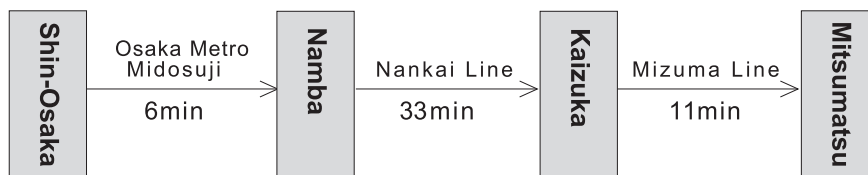

Tukasa Industries Kaizuka

2-13-1 Higashiyama, Kaizuka City, Osaka Prefecture, 597-0046
TEL:072-424-4429

Access

- Kansai Airport → Mitsumatsu Station

- Shin-Osaka → Mitsumatsu Station

Get off at Mitsumatsu station and the office is an 18 minute drive.