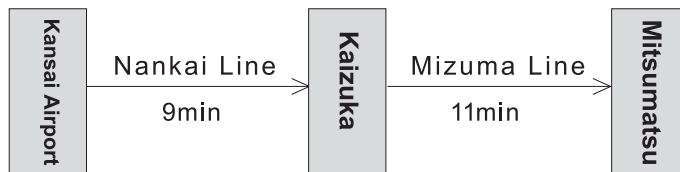

Tukasa Industries Kaizuka

2-13-1 Higashiyama, Kaizuka City, Osaka Prefecture, 597-0046
TEL:072-424-4429

Access

- Kansai Airport → Mitsumatsu Station

- Shin-Osaka → Mitsumatsu Station

Get off at Mitsumatsu station and the office is an 18 minute drive.