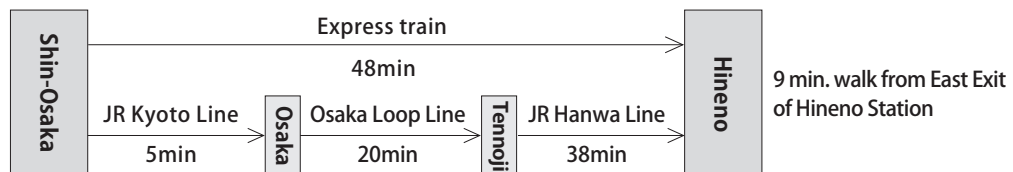

Tukasa Industries

2321-1 Hinono, Izumisano City, Osaka Prefecture, 598-0021
 TEL:072-424-1489

Access

- Kansai Airport → Hineno

- Shin-Osaka → Hineno

By Car
 5 minute drive from Kaminogo interchange
 Parking for customers is available.