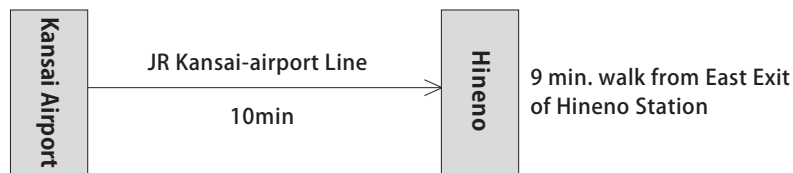

Tukasa Industries

2321-1 Hinono, Izumisano City, Osaka Prefecture, 598-0021
 TEL:072-424-1489

Access

- Kansai Airport → Hineno

- Shin-Osaka → Hineno

By Car
 5 minute drive from Kaminogo interchange
 Parking for customers is available.