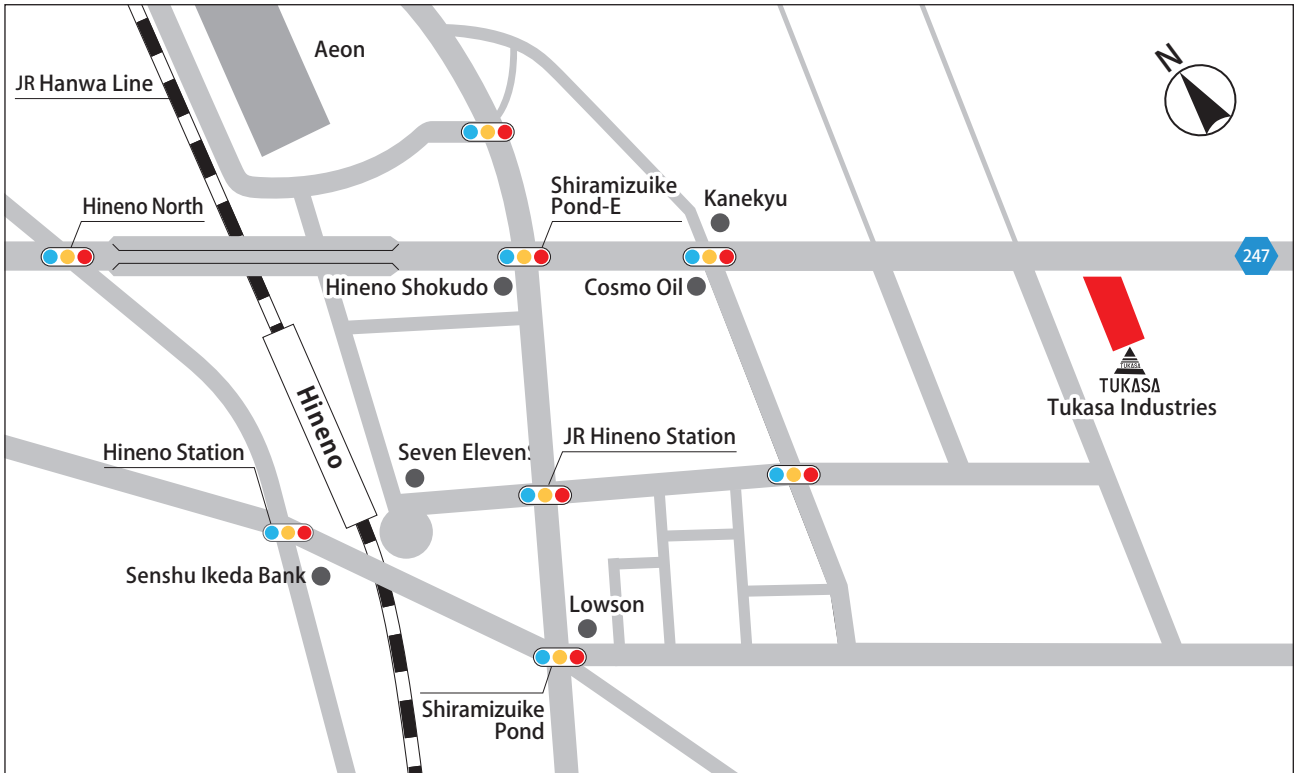

Tukasa Industries

2321-1 Hinono, Izumisano City, Osaka Prefecture, 598-0021
 TEL:072-424-1489

Access

- Kansai Airport → Hineno

- Shin-Osaka → Hineno

By Car
 5 minute drive from Kaminogo interchange
 Parking for customers is available.

By Taxi
 5 minute from Hineno station.
 20 minute from Kansai airport.